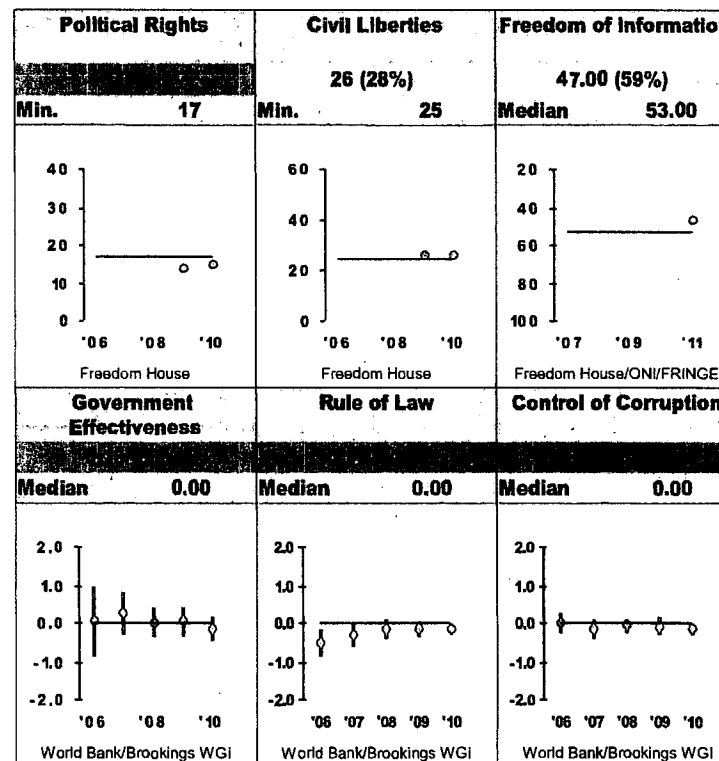

Kosovo FY12
Population: 1,826,000
GNI/Cap: \$3,300 (LMIC)

RELEASE IN FULL

Control of Corruption
Democratic Rights
Pass Half Overall

Economic Freedom

Investing In People

Ruling Justly

For more information regarding the Millennium Challenge Account Selection Process and these indicators, please consult MCC's website: www.mcc.gov/selection