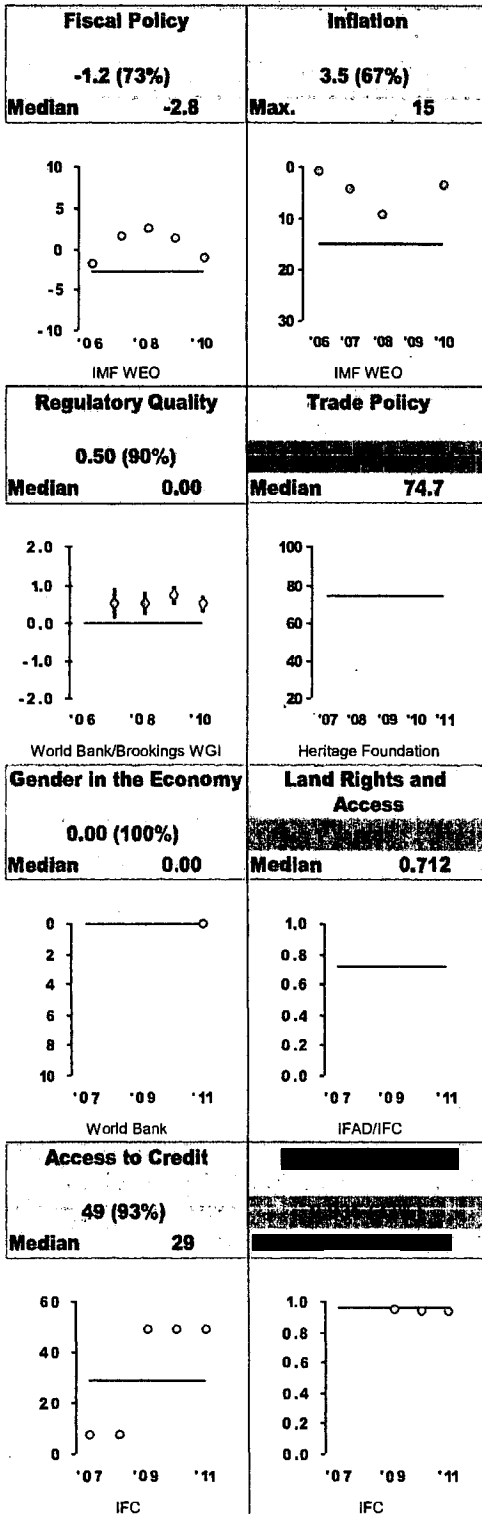

Kosovo FY12
Population: 1,826,000
GNI/Cap: \$3,300 (LMIC)

RELEASE IN FULL

Control of Corruption
Democratic Rights
Pass Half Overall

Economic Freedom

Investing In People

Ruling Justly

For more information regarding the Millennium Challenge Account Selection Process and these indicators, please consult MCC's website: www.mcc.gov/selection