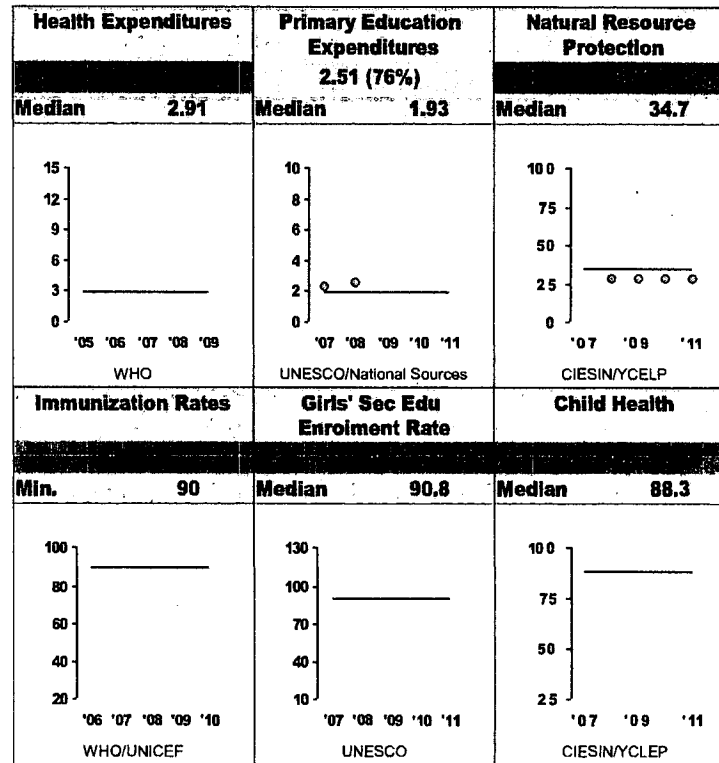

Kosovo FY12
Population: 1,826,000
GNI/Cap: \$3,300 (LMIC)

RELEASE IN FULL

Control of Corruption
Democratic Rights
Pass Half Overall

Economic Freedom

Investing In People

Ruling Justly

For more information regarding the Millennium Challenge Account Selection Process and these indicators, please consult MCC's website: www.mcc.gov/selection